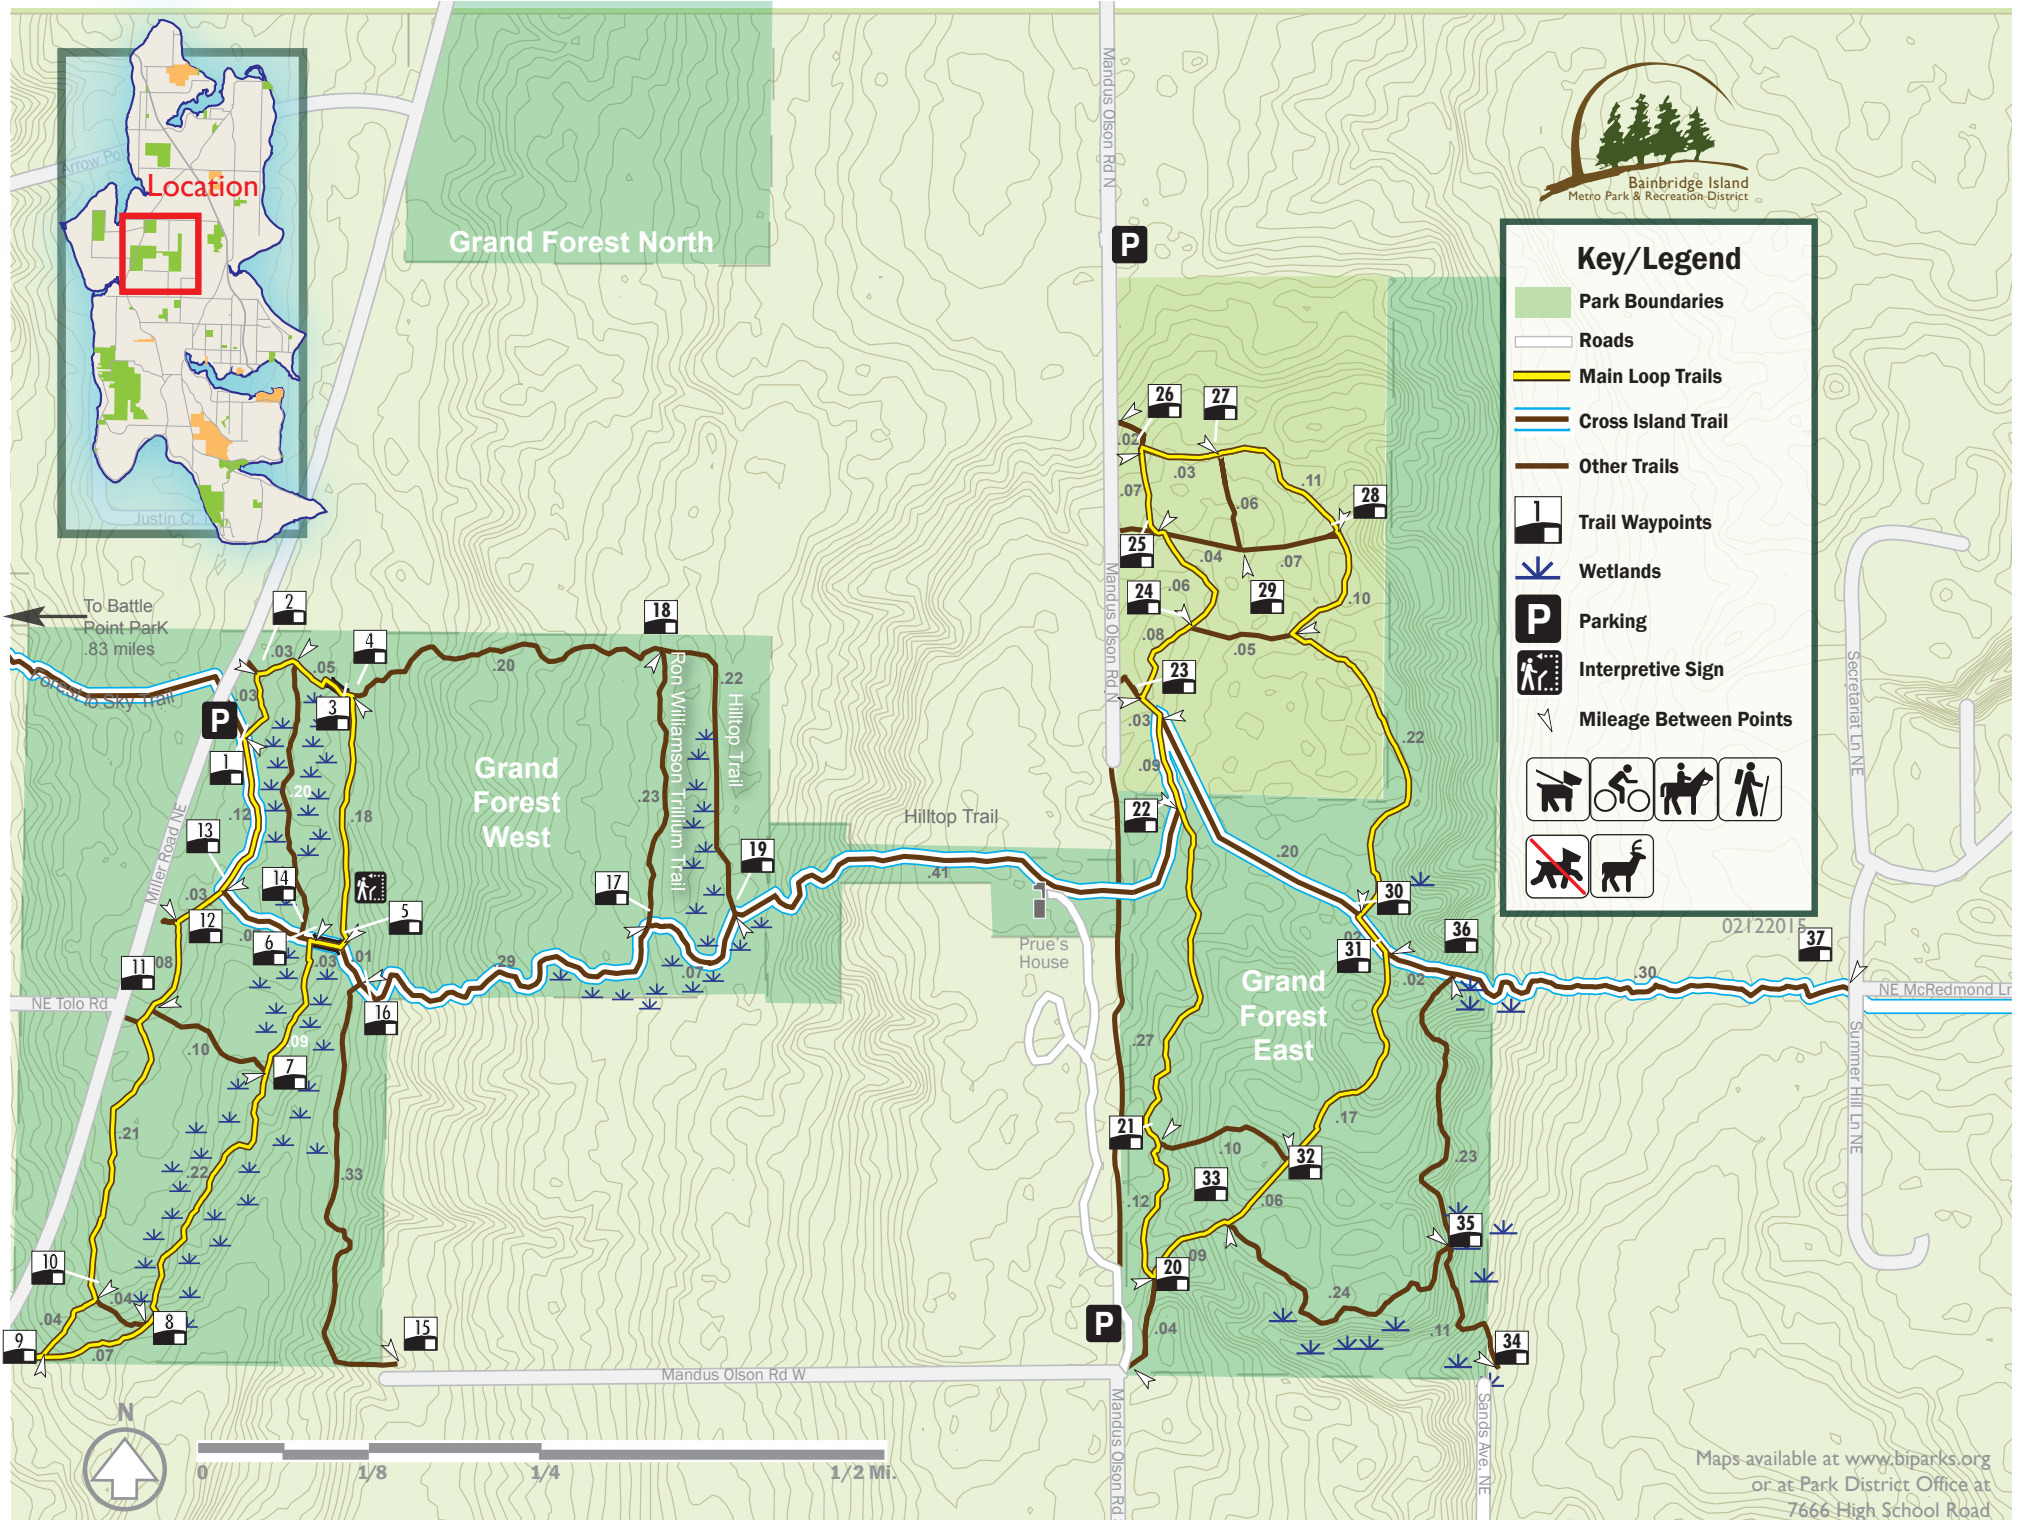

Grand Forest Trails

Total trail mileage: 6.68 miles

Key/Legend

- Park Boundaries
- Roads
- Main Loop Trails
- Cross Island Trail
- Other Trails
- Trail Waypoints
- Wetlands
- Parking
- Interpretive Sign
- Mileage Between Points

Maps available at www.biparks.org
 or at Park District Office at
 7666 High School Road