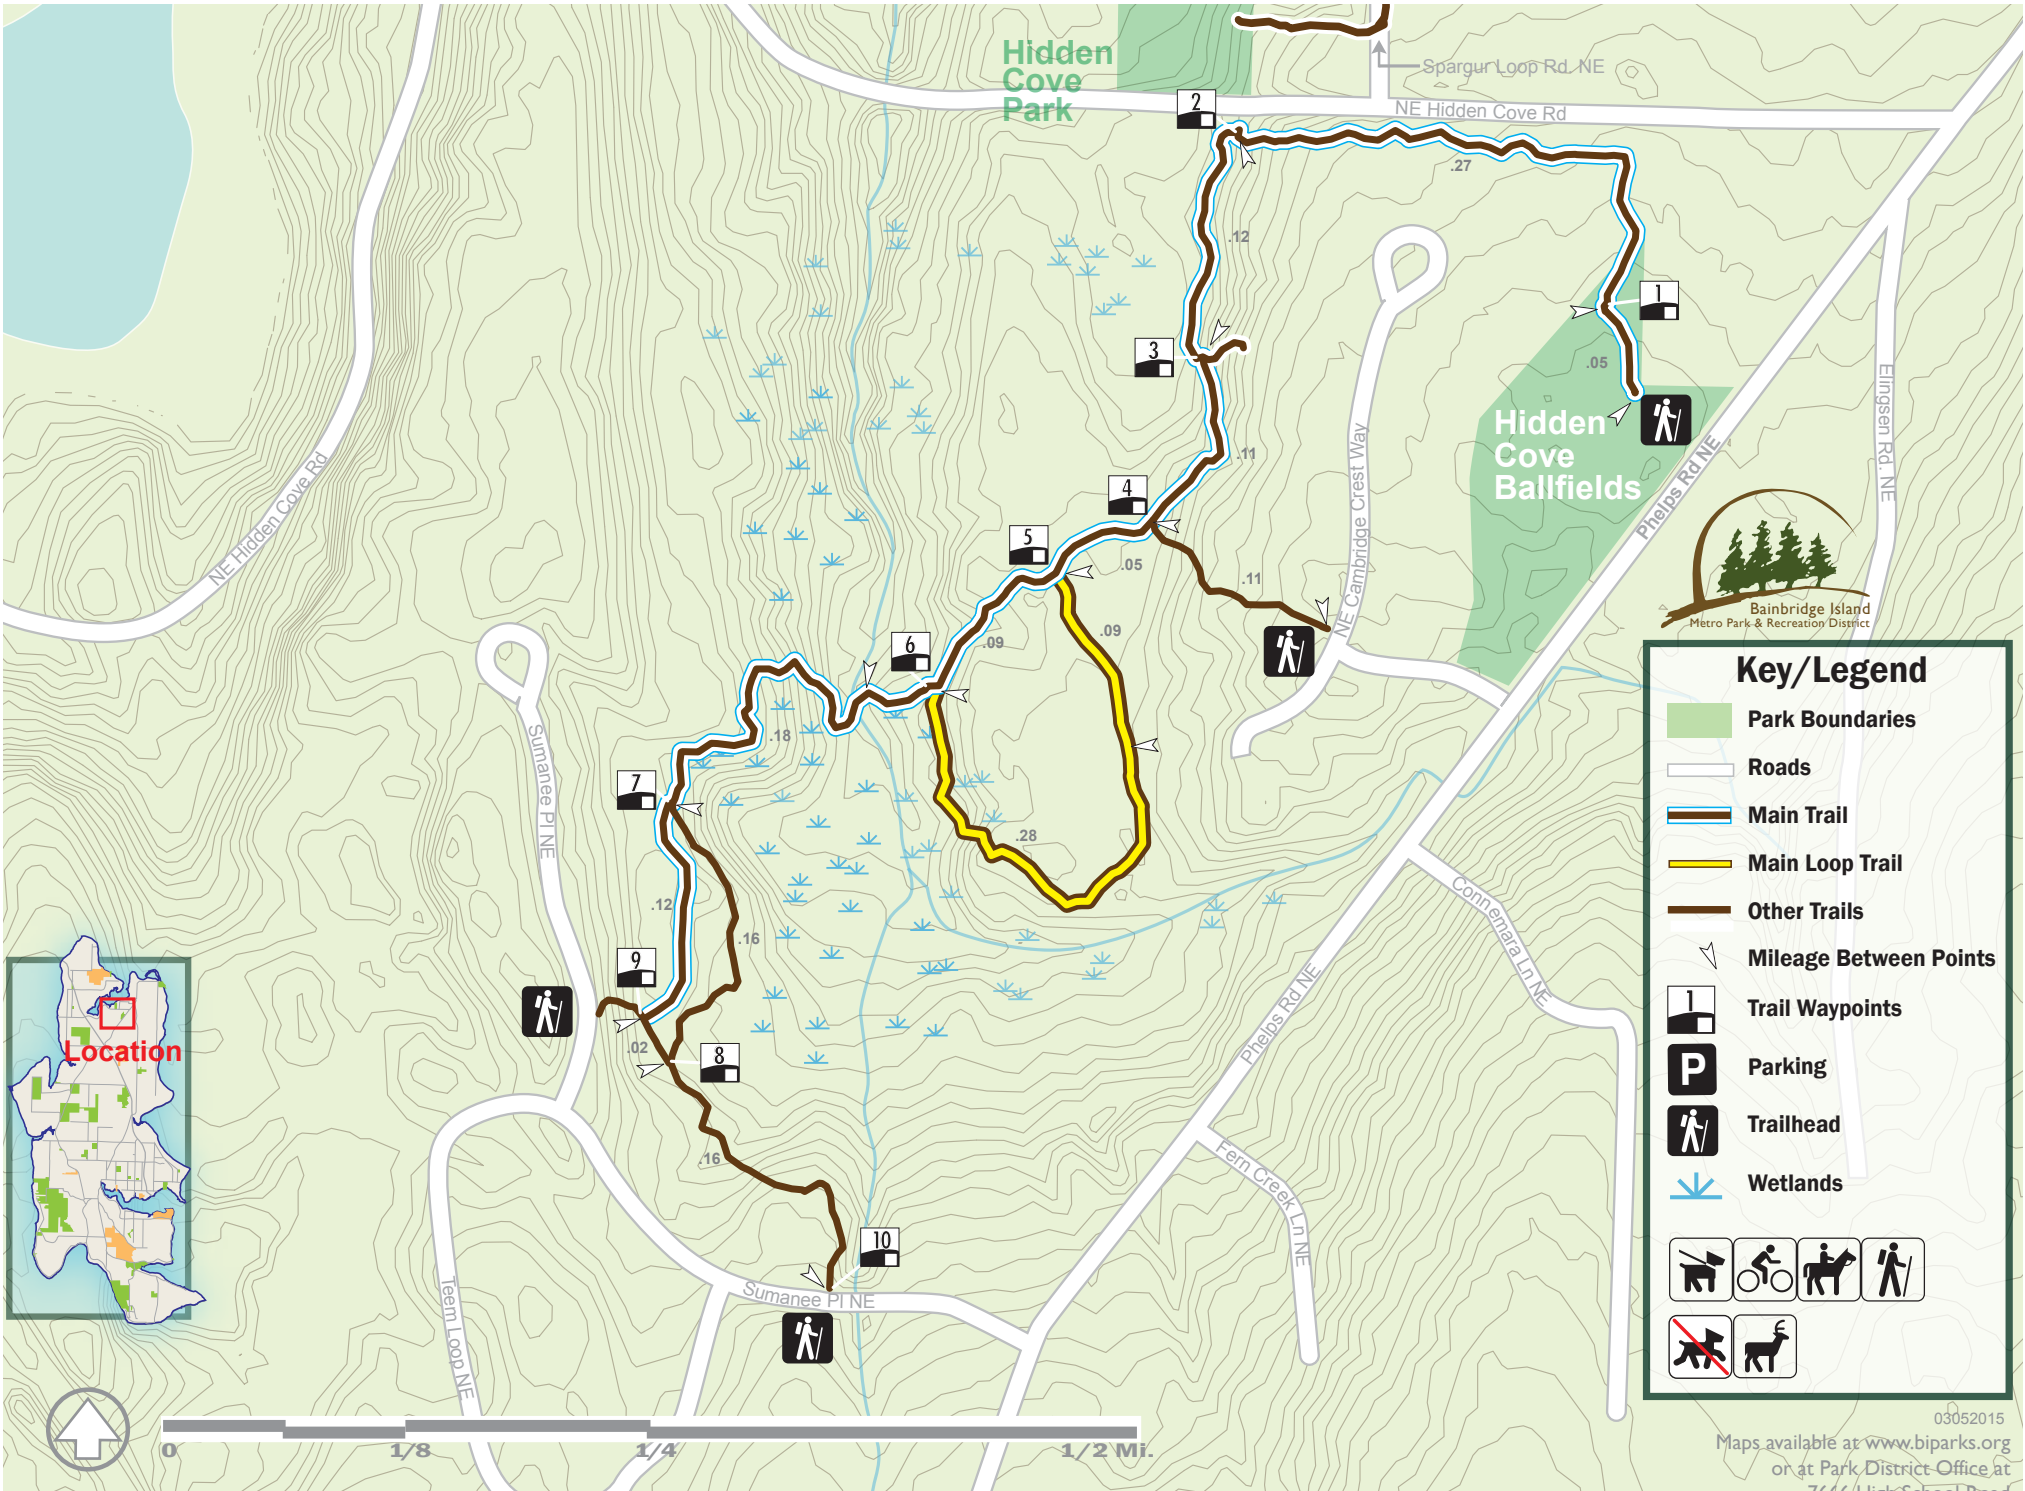

# Hidden Cove Trails

Total trail mileage: 1.91 miles

## Key/Legend

- Park Boundaries
- Roads
- Main Trail
- Main Loop Trail
- Other Trails
- Mileage Between Points
- Trail Waypoints
- Parking
- Trailhead
- Wetlands
- Dog
- Bicycle
- Horse
- Hiker
- No Dog
- Deer

03052015

Maps available at [www.biparks.org](http://www.biparks.org)  
or at Park District Office at  
7666 High School Road