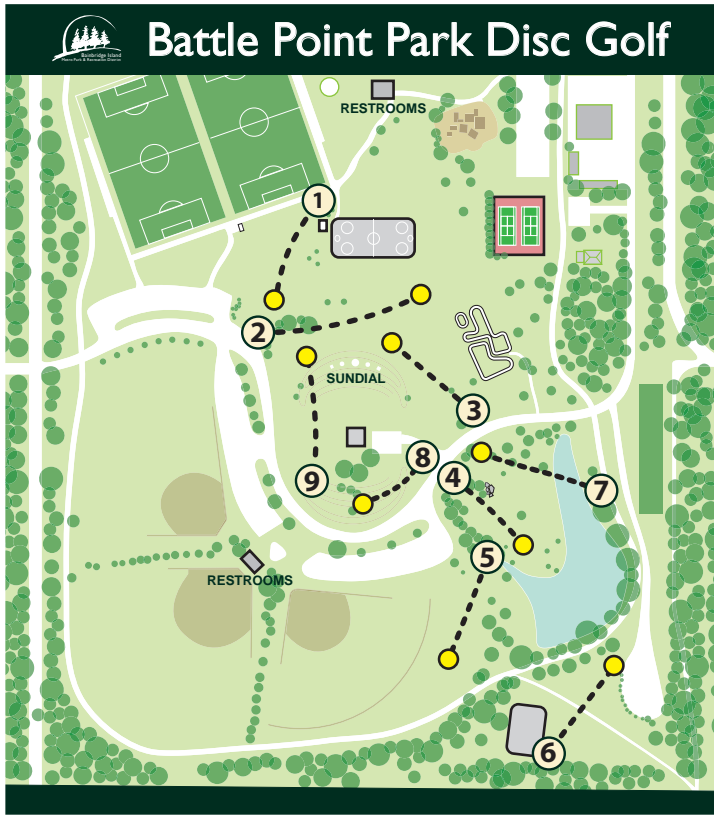

WINTER COURSE LAYOUT

Info: bainbridgediscgolf2017@gmail.com
For tournament or event use contact BI Parks: (206)842-2306
Visit us on Facebook: [Bainbridge Disc Golf Club](https://www.facebook.com/Bainbridge-Disc-Golf-Club)
West Sound Disc Golf Association: wsdga.org

Battle Point Park Disc Golf

Winter Course

HOLE	1	2	3	4	5	6	7	8	9	
PAR	3	3	3	3	3	3	3	3	3	27
DISTANCE	241	315	242	216	205	217	262	158	265	
PLAYER										TOTAL

PLAY SMART Never throw into a blind area or when players, spectators, pedestrians, or other park users are within range. Use a spotter.
RESPECT the COURSE Observe all posted rules. No littering, graffiti or abuse of equipment or park plants and trees.
REPRESENT the SPORT Be positive and responsible. Teach Others.