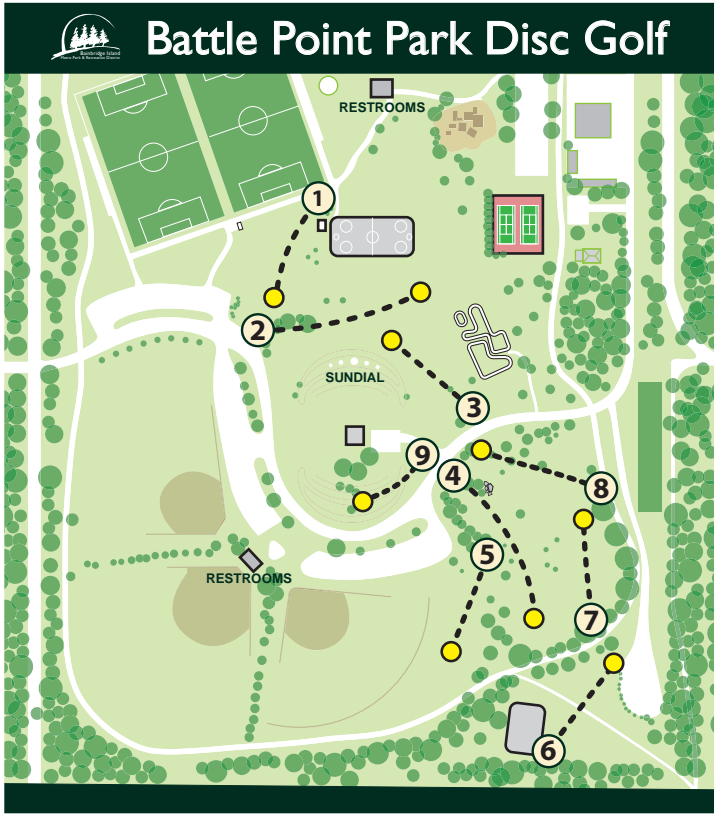

SUMMER COURSE LAYOUT

Info: bainbridgediscgolf2017@gmail.com
For tournament or event use contact BI Parks: (206)842-2306
Visit us on Facebook: [Bainbridge Disc Golf Club](https://www.facebook.com/Bainbridge-Disc-Golf-Club)
West Sound Disc Golf Association: wsdga.org

Battle Point Park Disc Golf

Summer Course

HOLE	1	2	3	4	5	6	7	8	9	
PAR	3	3	3	3	3	3	3	3	3	27
DISTANCE	241	315	242	335	205	217	247	262	158	
PLAYER										TOTAL

PLAY SMART Never throw into a blind area or when players, spectators, pedestrians, or other park users are within range. Use a spotter.
RESPECT the COURSE Observe all posted rules. No littering, graffiti or abuse of equipment or park plants and trees.
REPRESENT the SPORT Be positive and responsible. Teach Others.