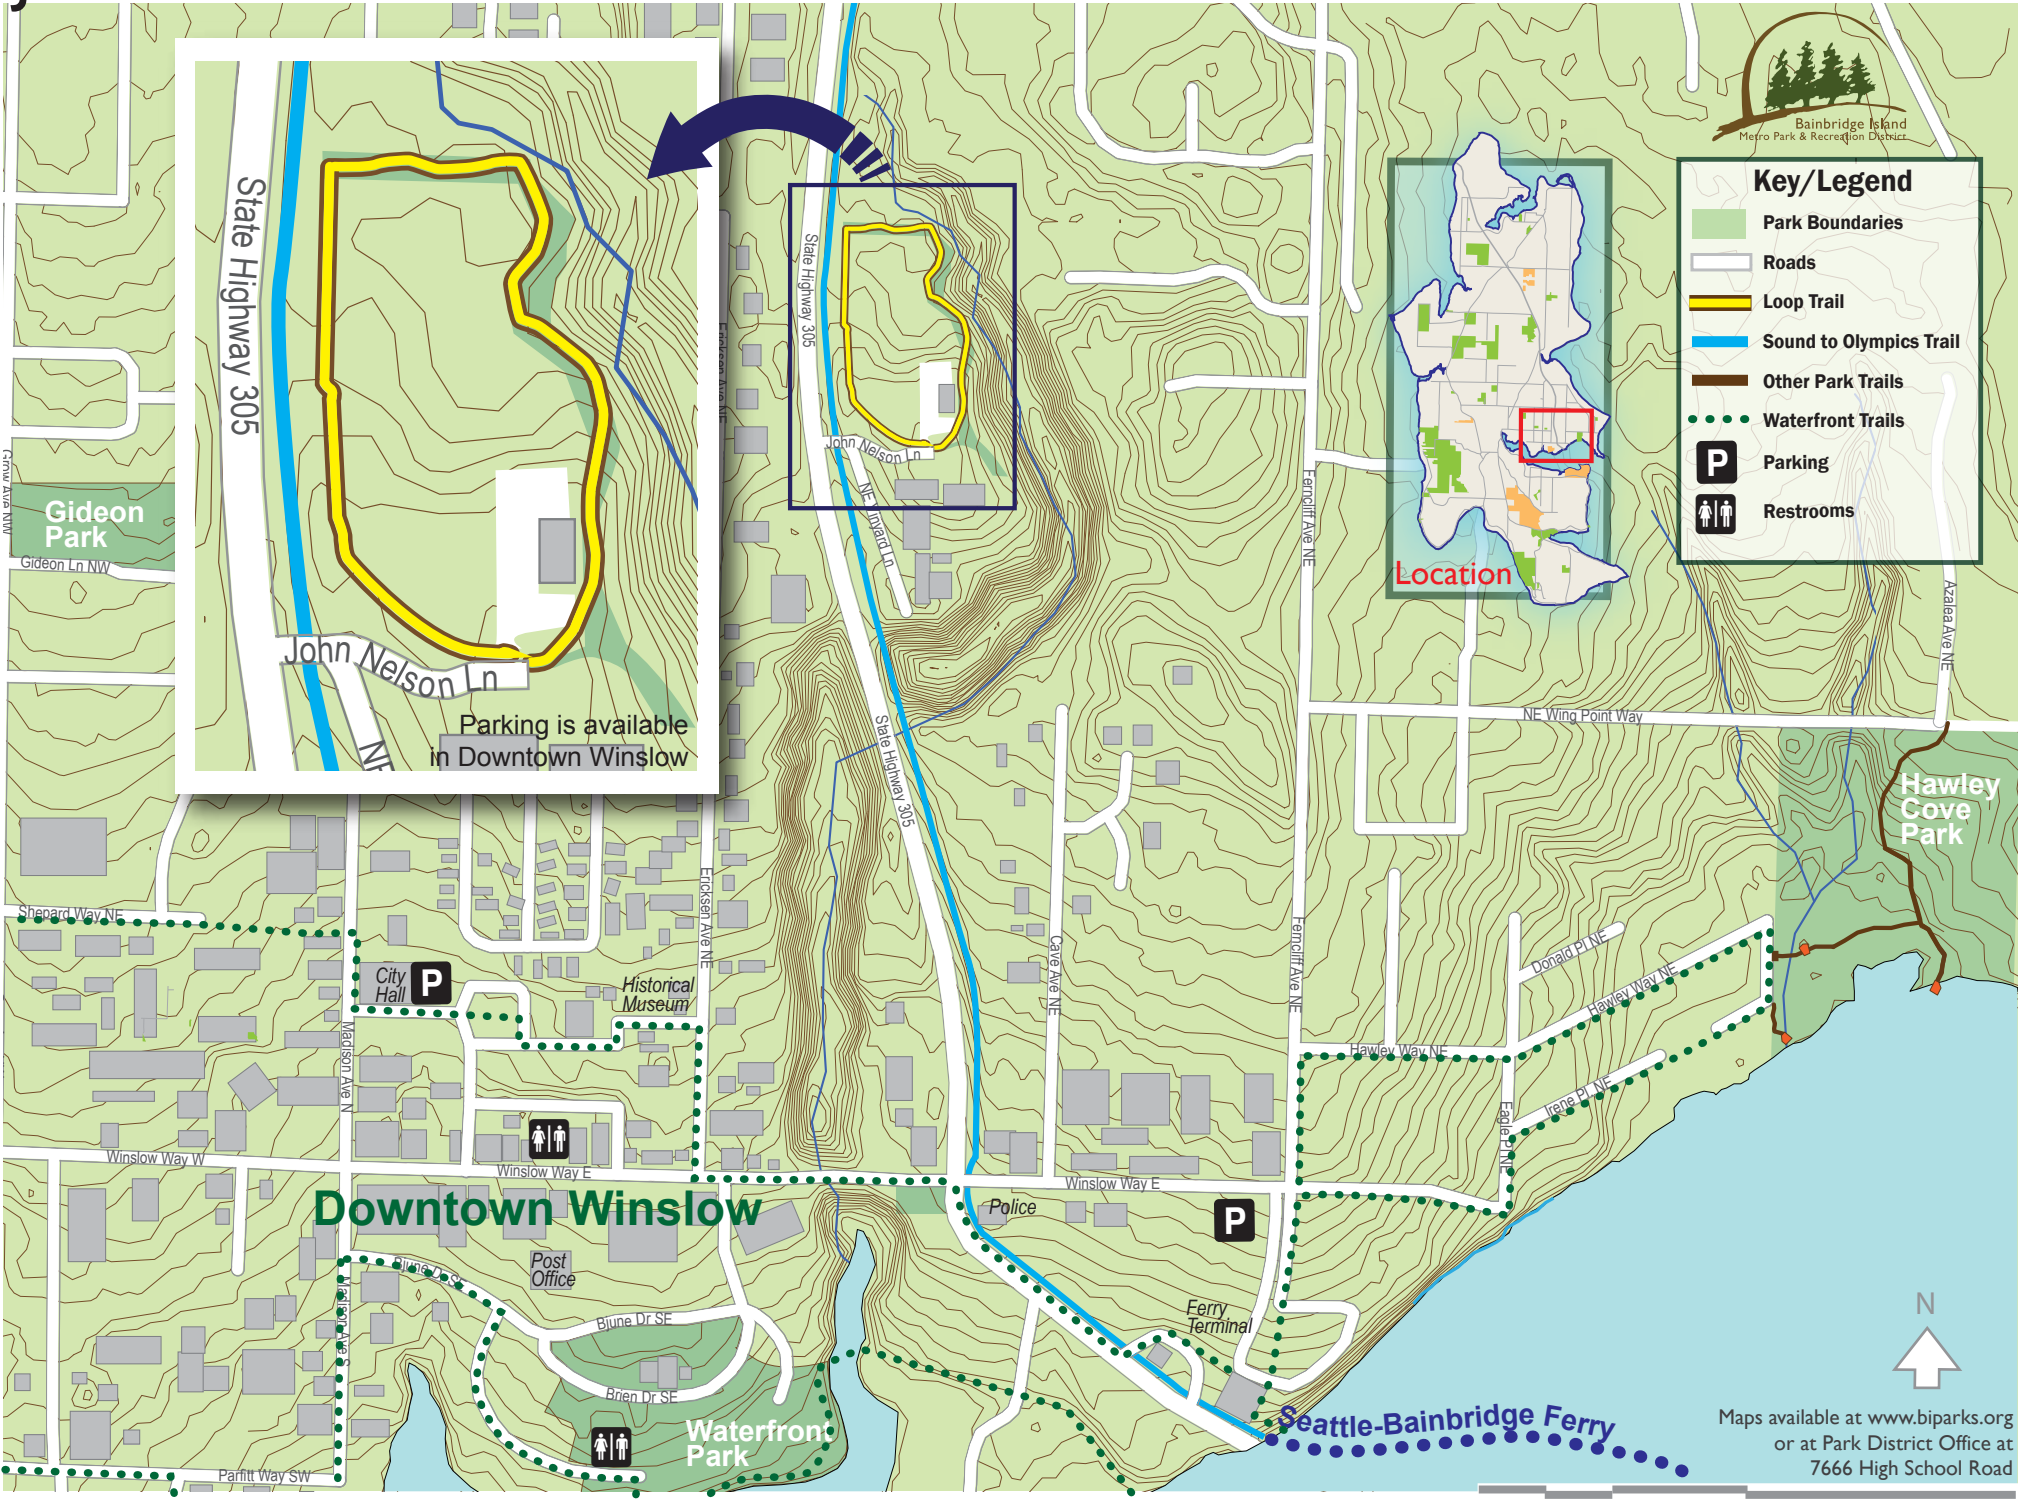

John Nelson Trail

State Highway 305

John Nelson Ln

Gideon Park

Parking is available in Downtown Winslow

State Highway 305

John Nelson Ln

Location

Key/Legend

- Park Boundaries
- Roads
- Loop Trail
- Sound to Olympics Trail
- Other Park Trails
- Waterfront Trails
- Parking
- Restrooms

City Hall P

Historical Museum

Restrooms

Downtown Winslow

Post Office

Restrooms

Police P

Ferry Terminal

Maps available at www.biparks.org
or at Park District Office at 7666 High School Road