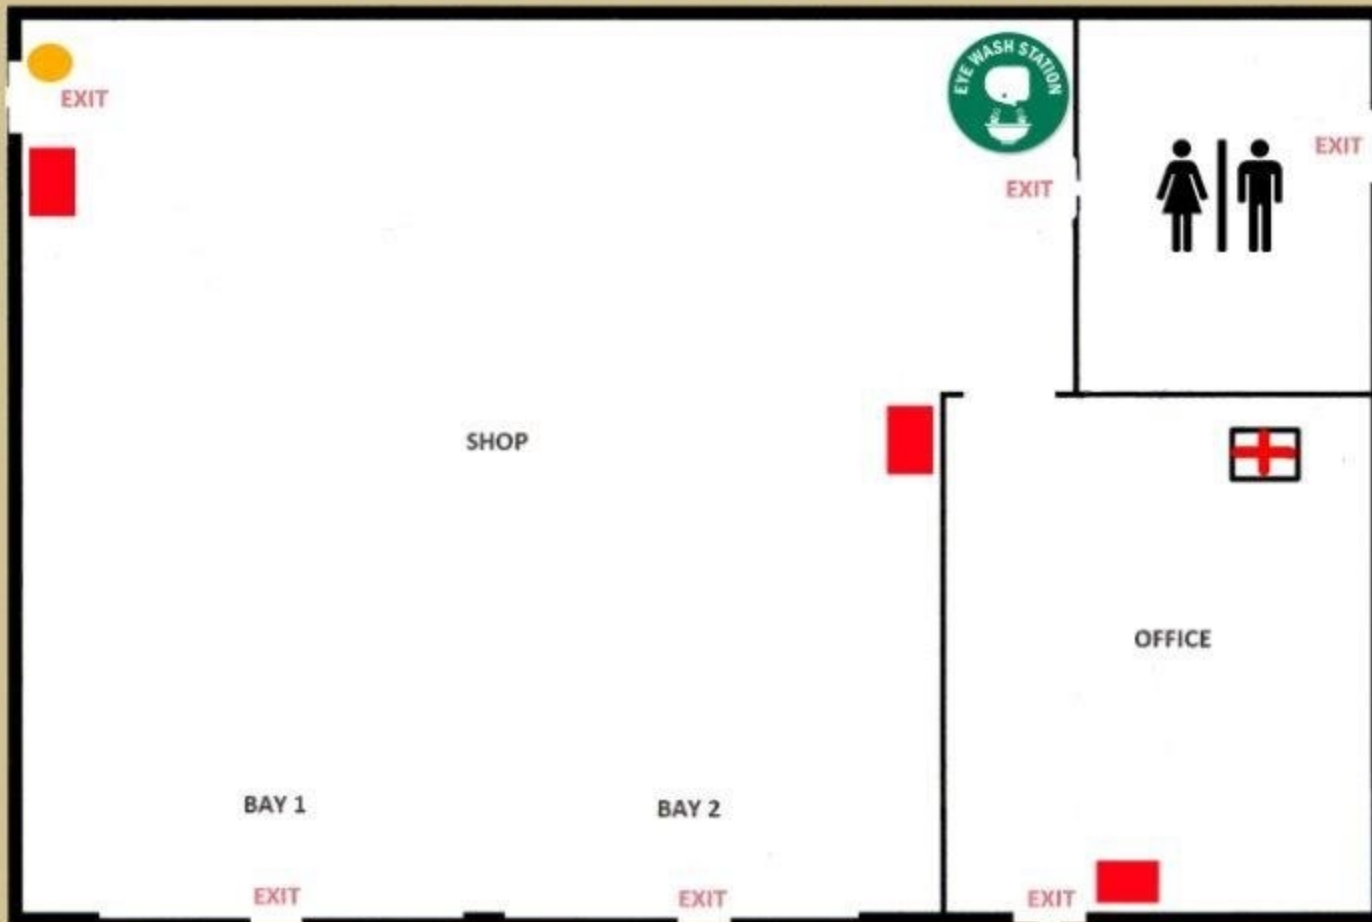

FAY BAINBRIDGE PARK SHOP

FAY BAINBRIDGE PARK SHOP

APP: 7/1/16 (2)

X

FAY BAINBRIDGE PARK SHOP

KEY

-  — fire extinguisher
-  — first aid
-  — eye wash
- X** — Emergency Meeting Spot
-  — You are here

APP: 7/1/16 (3)

X

FAY BAINBRIDGE PARK SHOP

KEY

-  — fire extinguisher
-  — first aid
-  — eye wash
- X** — Emergency Meeting Spot
-  — You are here

APP: 7/1/16 (4)

X

FAY BAINBRIDGE PARK SHOP

KEY

-  — fire extinguisher
-  — first aid
-  — eye wash
- X** — Emergency Meeting Spot
-  — You are here

APP: 7/1/16 (5)

X

FAY BAINBRIDGE PARK SHOP