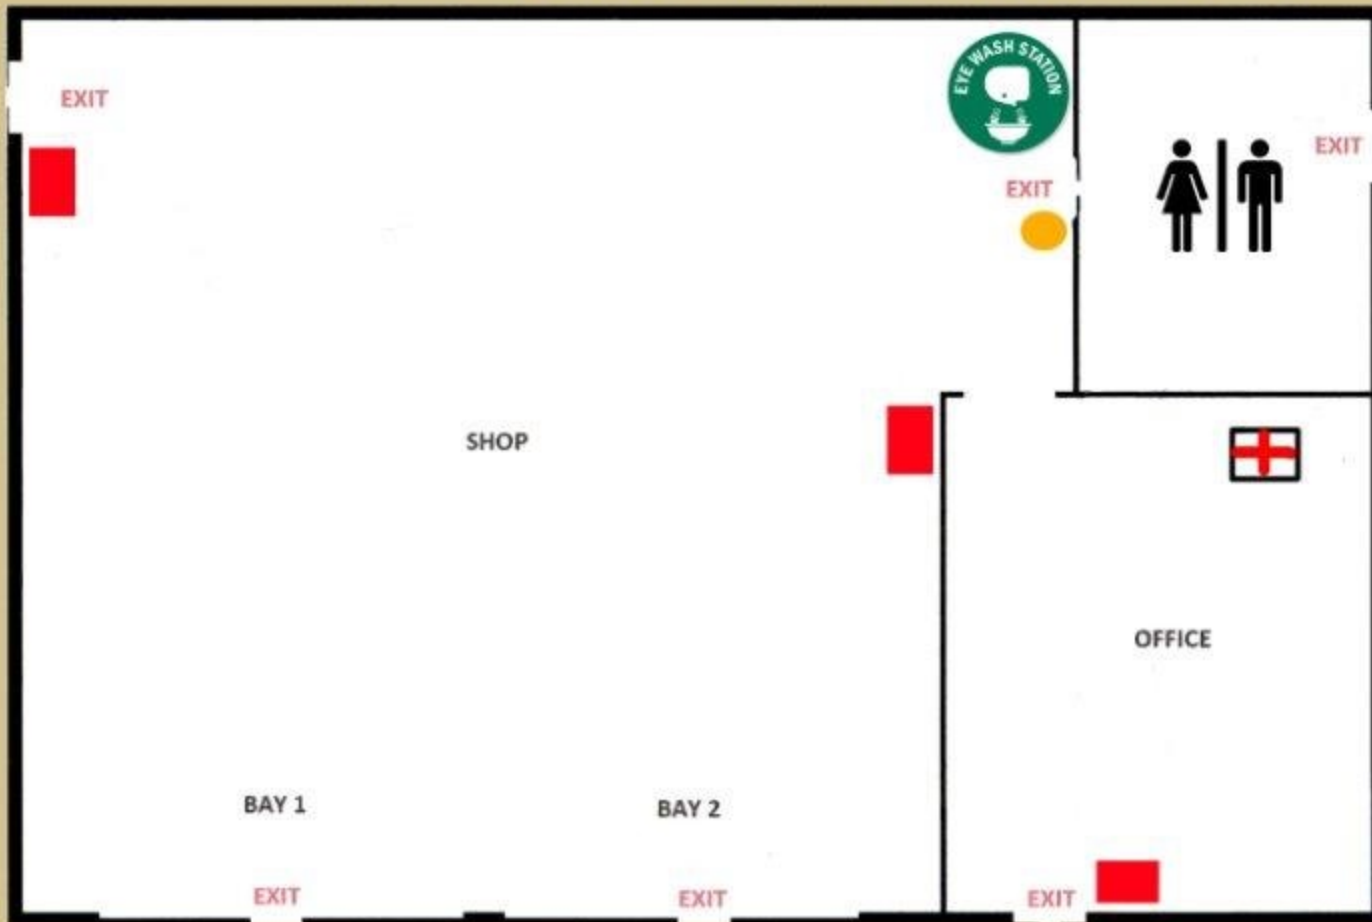

FAY BAINBRIDGE PARK SHOP

FAY BAINBRIDGE PARK SHOP

APP: 7/1/16 (2)

X

FAY BAINBRIDGE PARK SHOP

KEY

-  — fire extinguisher
-  — first aid
-  — eye wash
- X** — Emergency Meeting Spot
-  — You are here

APP: 7/1/16 (3)

X

FAY BAINBRIDGE PARK SHOP

KEY

-  — fire extinguisher
-  — first aid
-  — eye wash
- X** — Emergency Meeting Spot
-  — You are here

APP: 7/1/16 (4)

X

FAY BAINBRIDGE PARK SHOP

KEY

-  — fire extinguisher
-  — first aid
-  — eye wash
- X** — Emergency Meeting Spot
-  — You are here

APP: 7/1/16 (5)

X

FAY BAINBRIDGE PARK SHOP