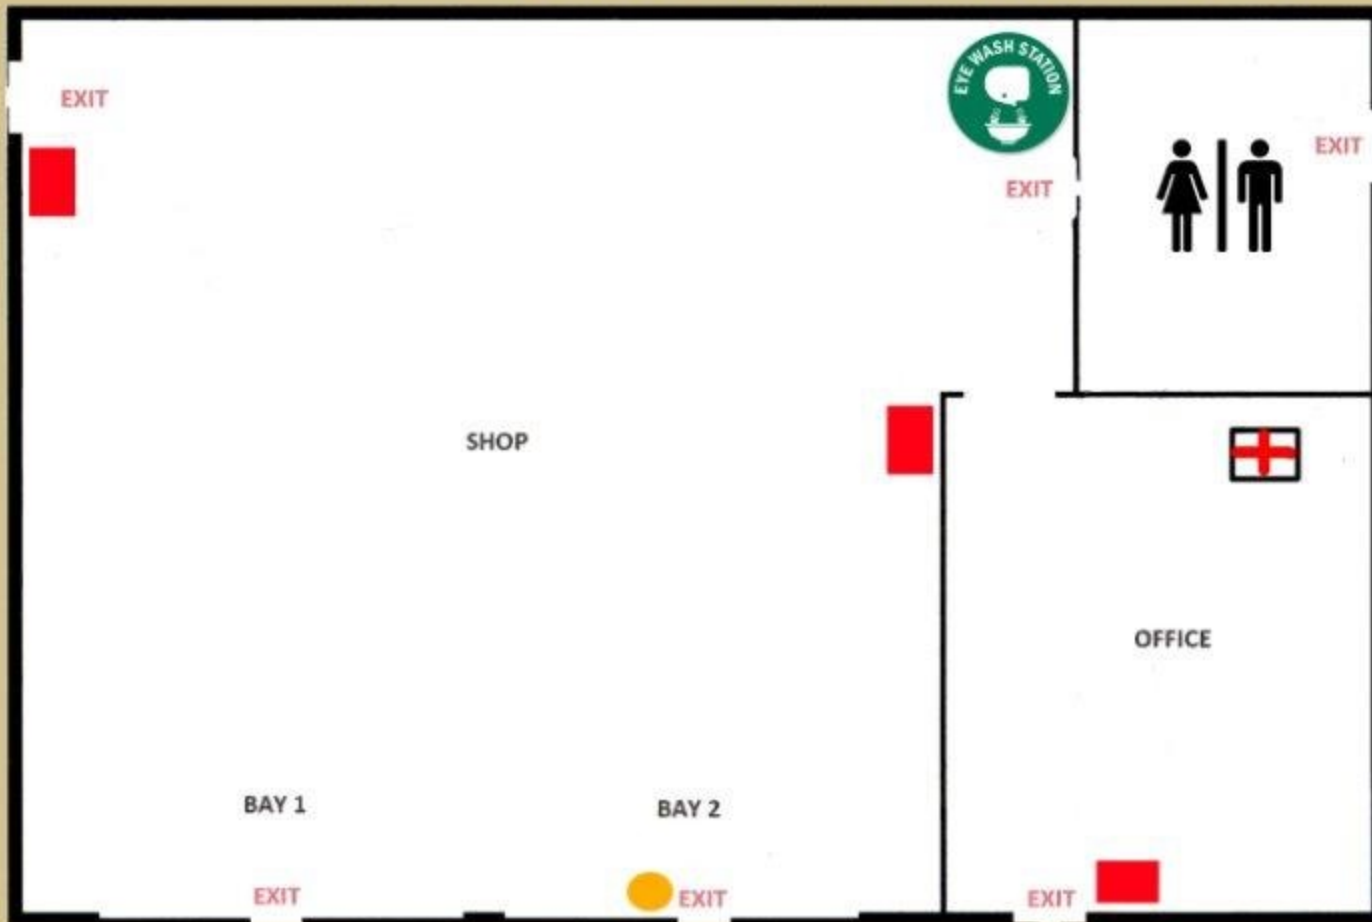

FAY BAINBRIDGE PARK SHOP

FAY BAINBRIDGE PARK SHOP

APP: 7/1/16 (2)

X

FAY BAINBRIDGE PARK SHOP

KEY

-  — fire extinguisher
-  — first aid
-  — eye wash
- X** — Emergency Meeting Spot
-  — You are here

APP: 7/1/16 (3)

X

FAY BAINBRIDGE PARK SHOP

KEY

-  — fire extinguisher
-  — first aid
-  — eye wash
- X** — Emergency Meeting Spot
-  — You are here

APP: 7/1/16 (4)

X

FAY BAINBRIDGE PARK SHOP

KEY

-  — fire extinguisher
-  — first aid
-  — eye wash
- X** — Emergency Meeting Spot
-  — You are here

APP: 7/1/16 (5)

X

FAY BAINBRIDGE PARK SHOP