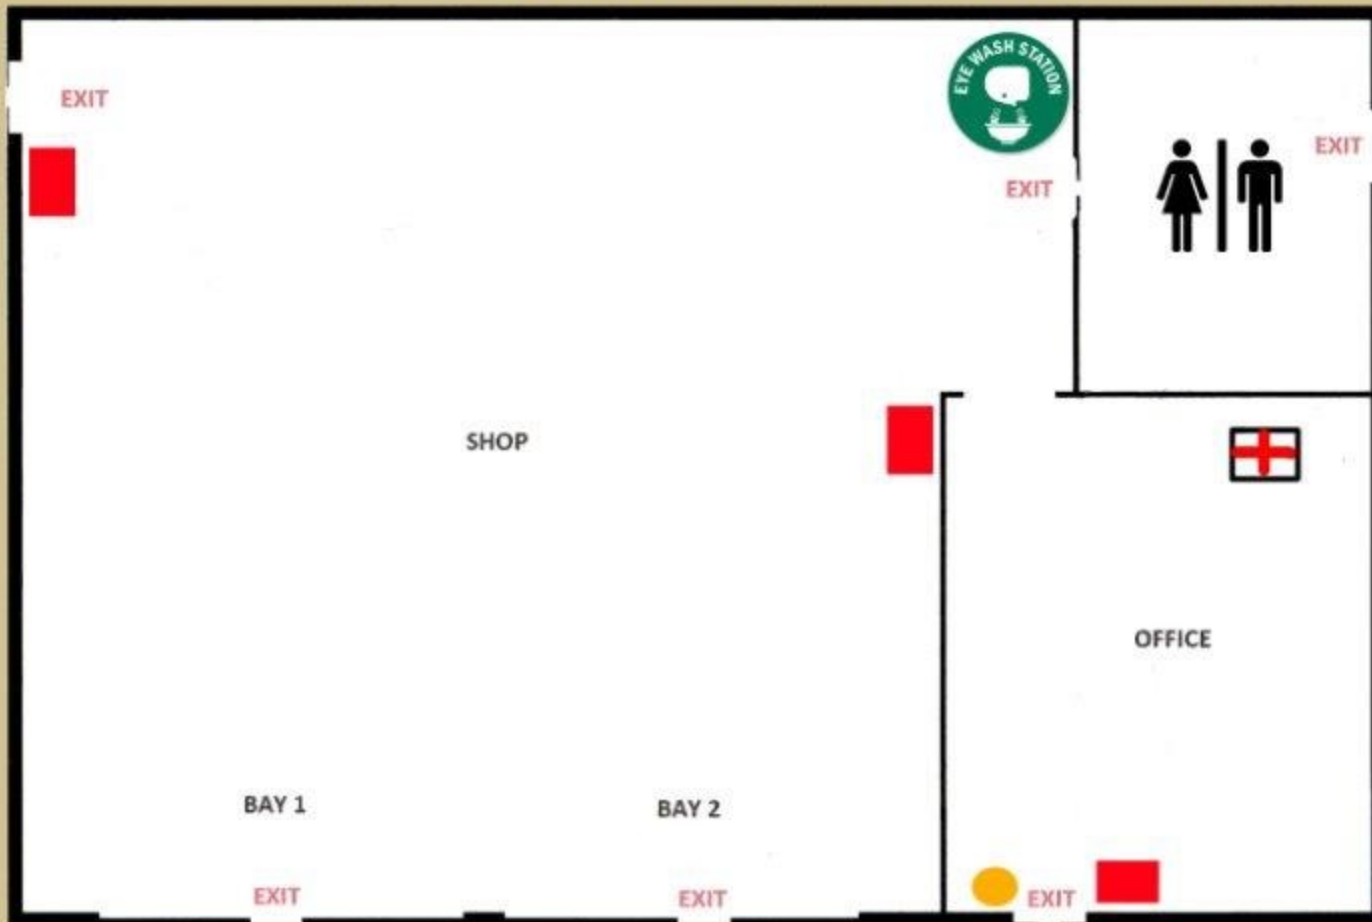

FAY BAINBRIDGE PARK SHOP

FAY BAINBRIDGE PARK SHOP

APP: 7/1/16 (2)

X

FAY BAINBRIDGE PARK SHOP

KEY

-  — fire extinguisher
-  — first aid
-  — eye wash
- X** — Emergency Meeting Spot
-  — You are here

APP: 7/1/16 (3)

X

FAY BAINBRIDGE PARK SHOP

KEY

-  — fire extinguisher
-  — first aid
-  — eye wash
- X** — Emergency Meeting Spot
-  — You are here

APP: 7/1/16 (4)

X

FAY BAINBRIDGE PARK SHOP

KEY

-  — fire extinguisher
-  — first aid
-  — eye wash
- X** — Emergency Meeting Spot
-  — You are here

APP: 7/1/16 (5)

X

FAY BAINBRIDGE PARK SHOP