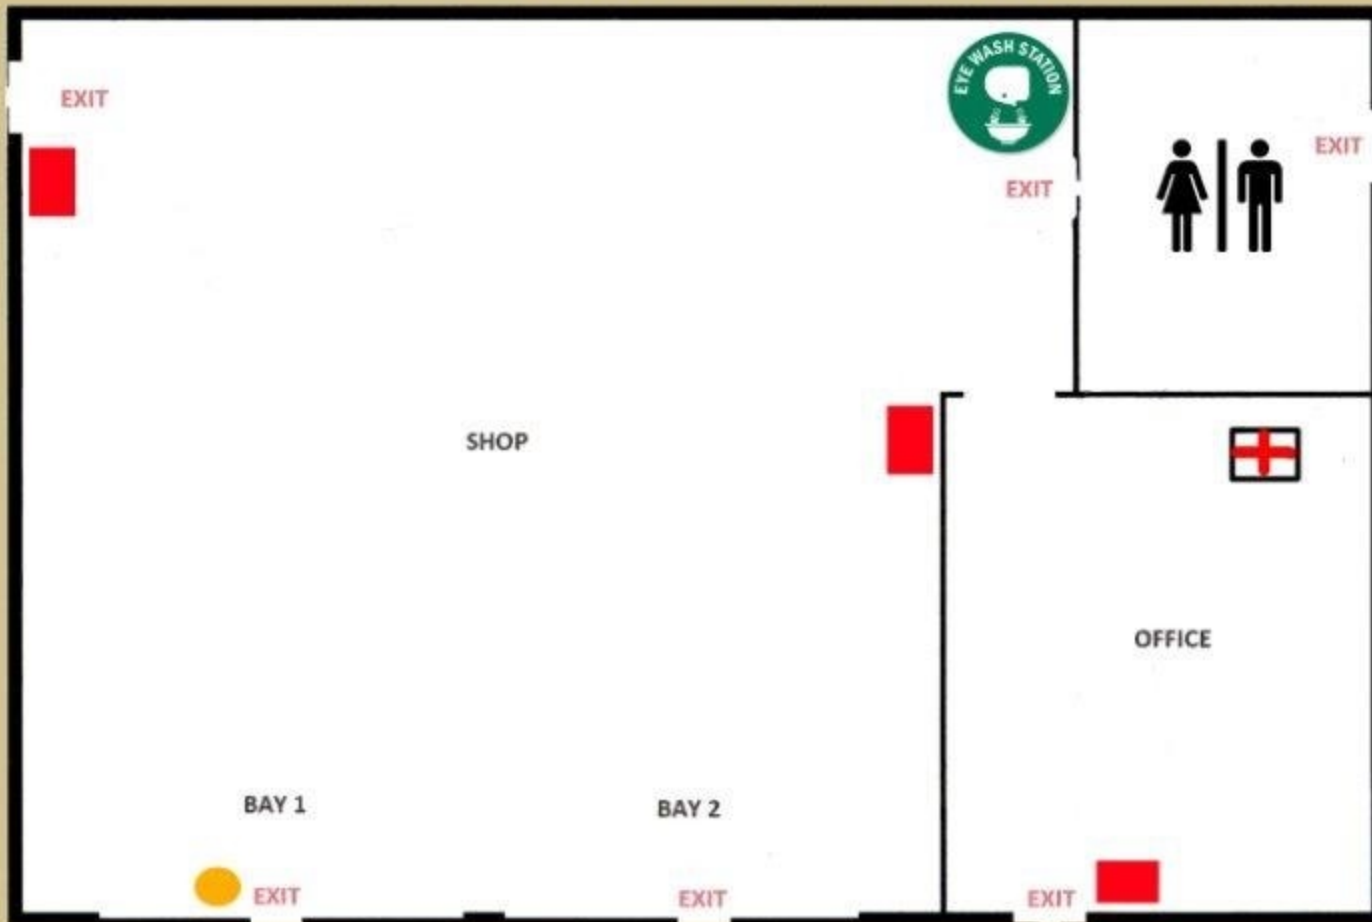

FAY BAINBRIDGE PARK SHOP

FAY BAINBRIDGE PARK SHOP

APP: 7/1/16 (2)

X

FAY BAINBRIDGE PARK SHOP

KEY

-  — fire extinguisher
-  — first aid
-  — eye wash
- X** — Emergency Meeting Spot
-  — You are here

APP: 7/1/16 (3)

X

FAY BAINBRIDGE PARK SHOP

KEY

-  — fire extinguisher
-  — first aid
-  — eye wash
- X** — Emergency Meeting Spot
-  — You are here

APP: 7/1/16 (4)

X

FAY BAINBRIDGE PARK SHOP

KEY

-  — fire extinguisher
-  — first aid
-  — eye wash
- X** — Emergency Meeting Spot
-  — You are here

APP: 7/1/16 (5)

X

FAY BAINBRIDGE PARK SHOP