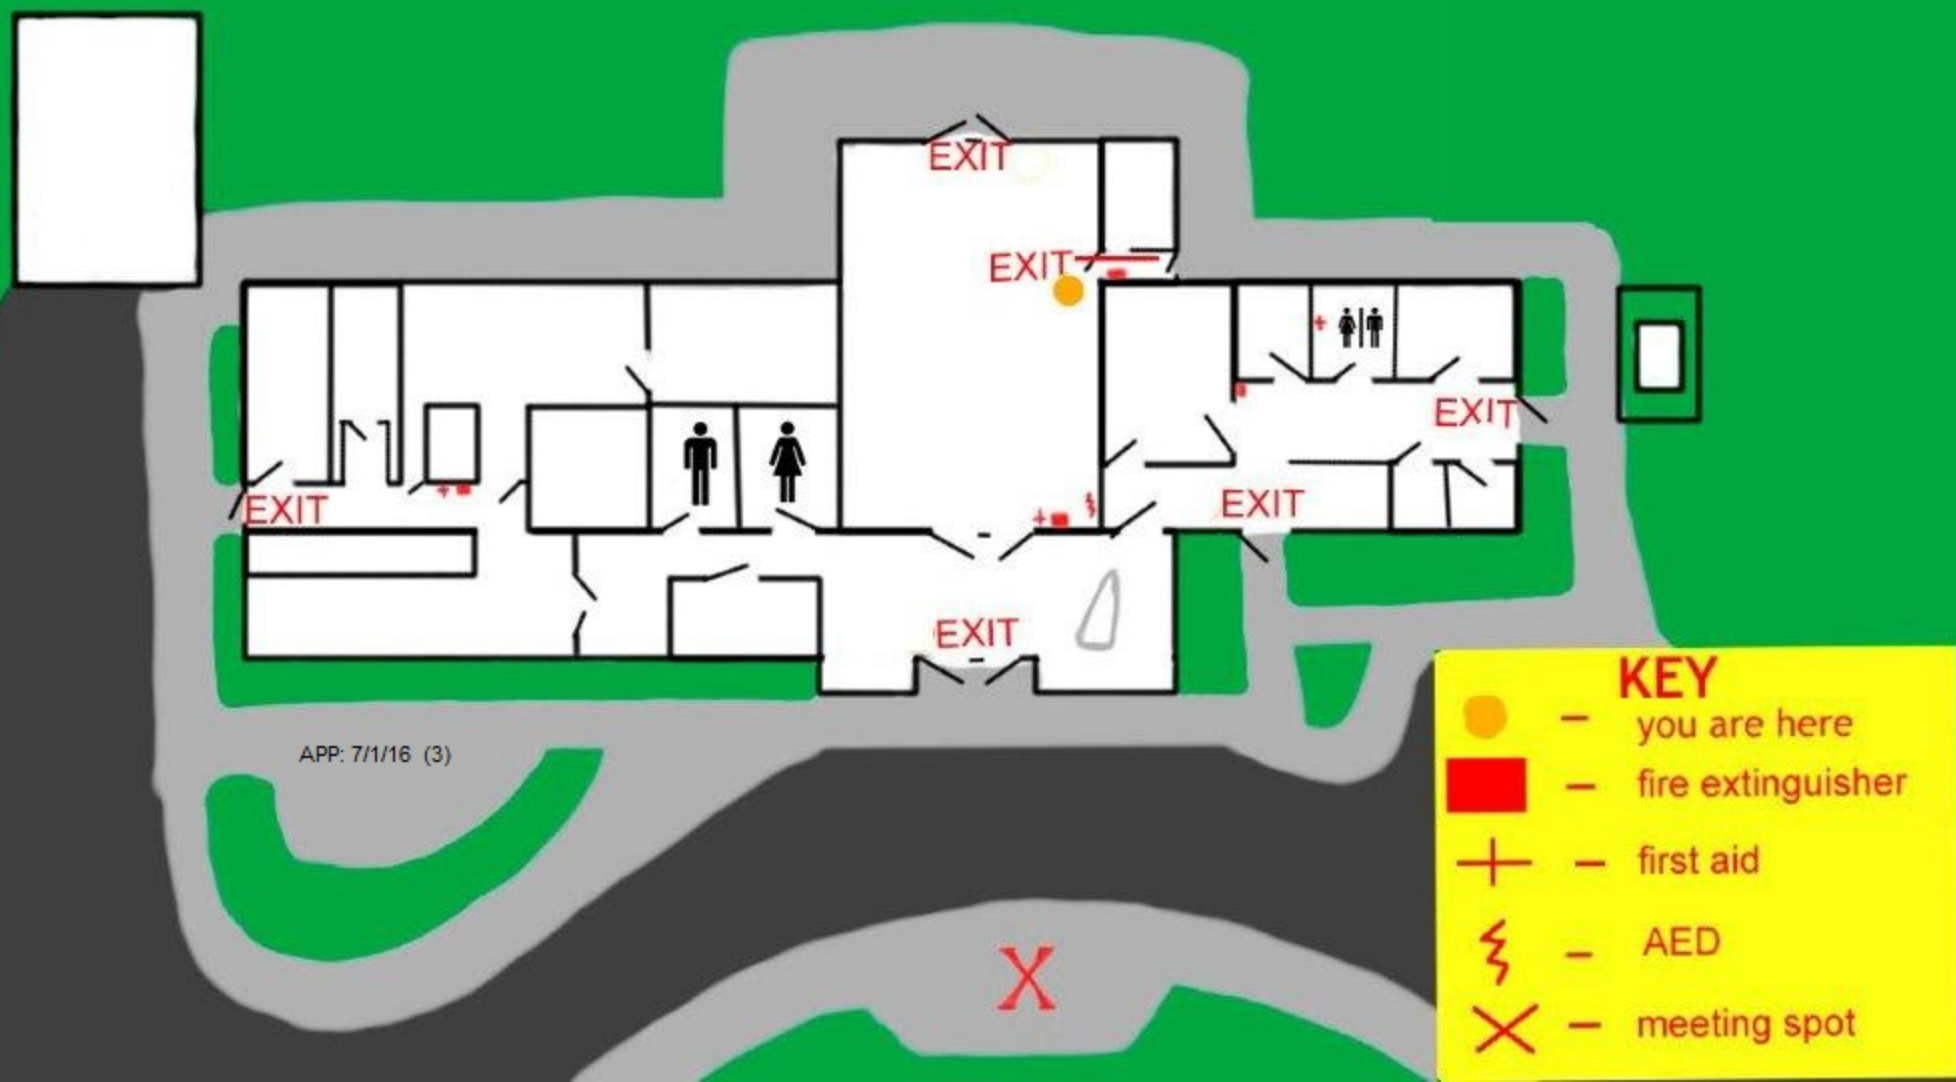

WATERFRONT PARK COMMUNITY CENTER