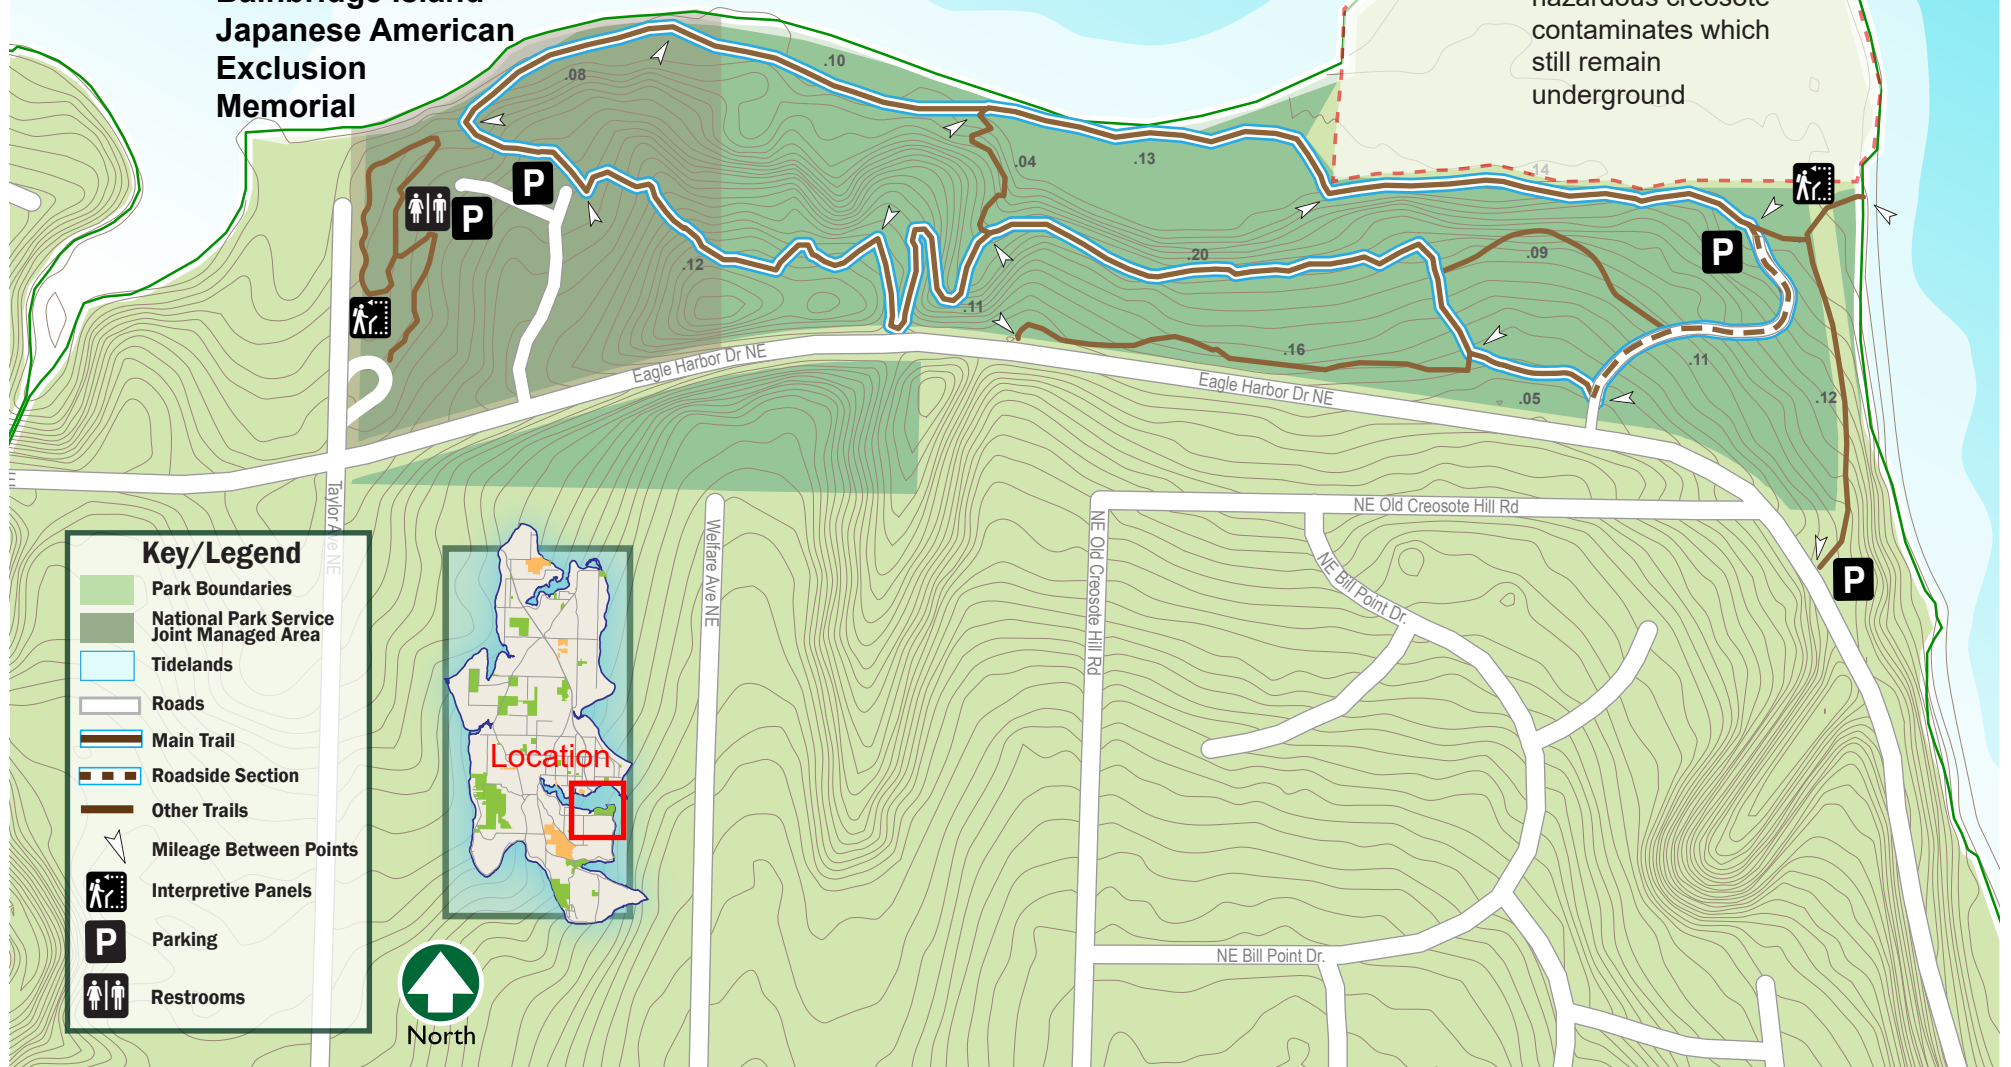

Pritchard Park

Boundary of Tidelands

Eagle Harbor

Superfund Site

Ongoing clean up of hazardous creosote contaminates which still remain underground

Bainbridge Island Japanese American Exclusion Memorial

Key/Legend

- Park Boundaries
- National Park Service Joint Managed Area
- Tidelands
- Roads
- Main Trail
- Roadside Section
- Other Trails
- Mileage Between Points
- Interpretive Panels
- Parking
- Restrooms