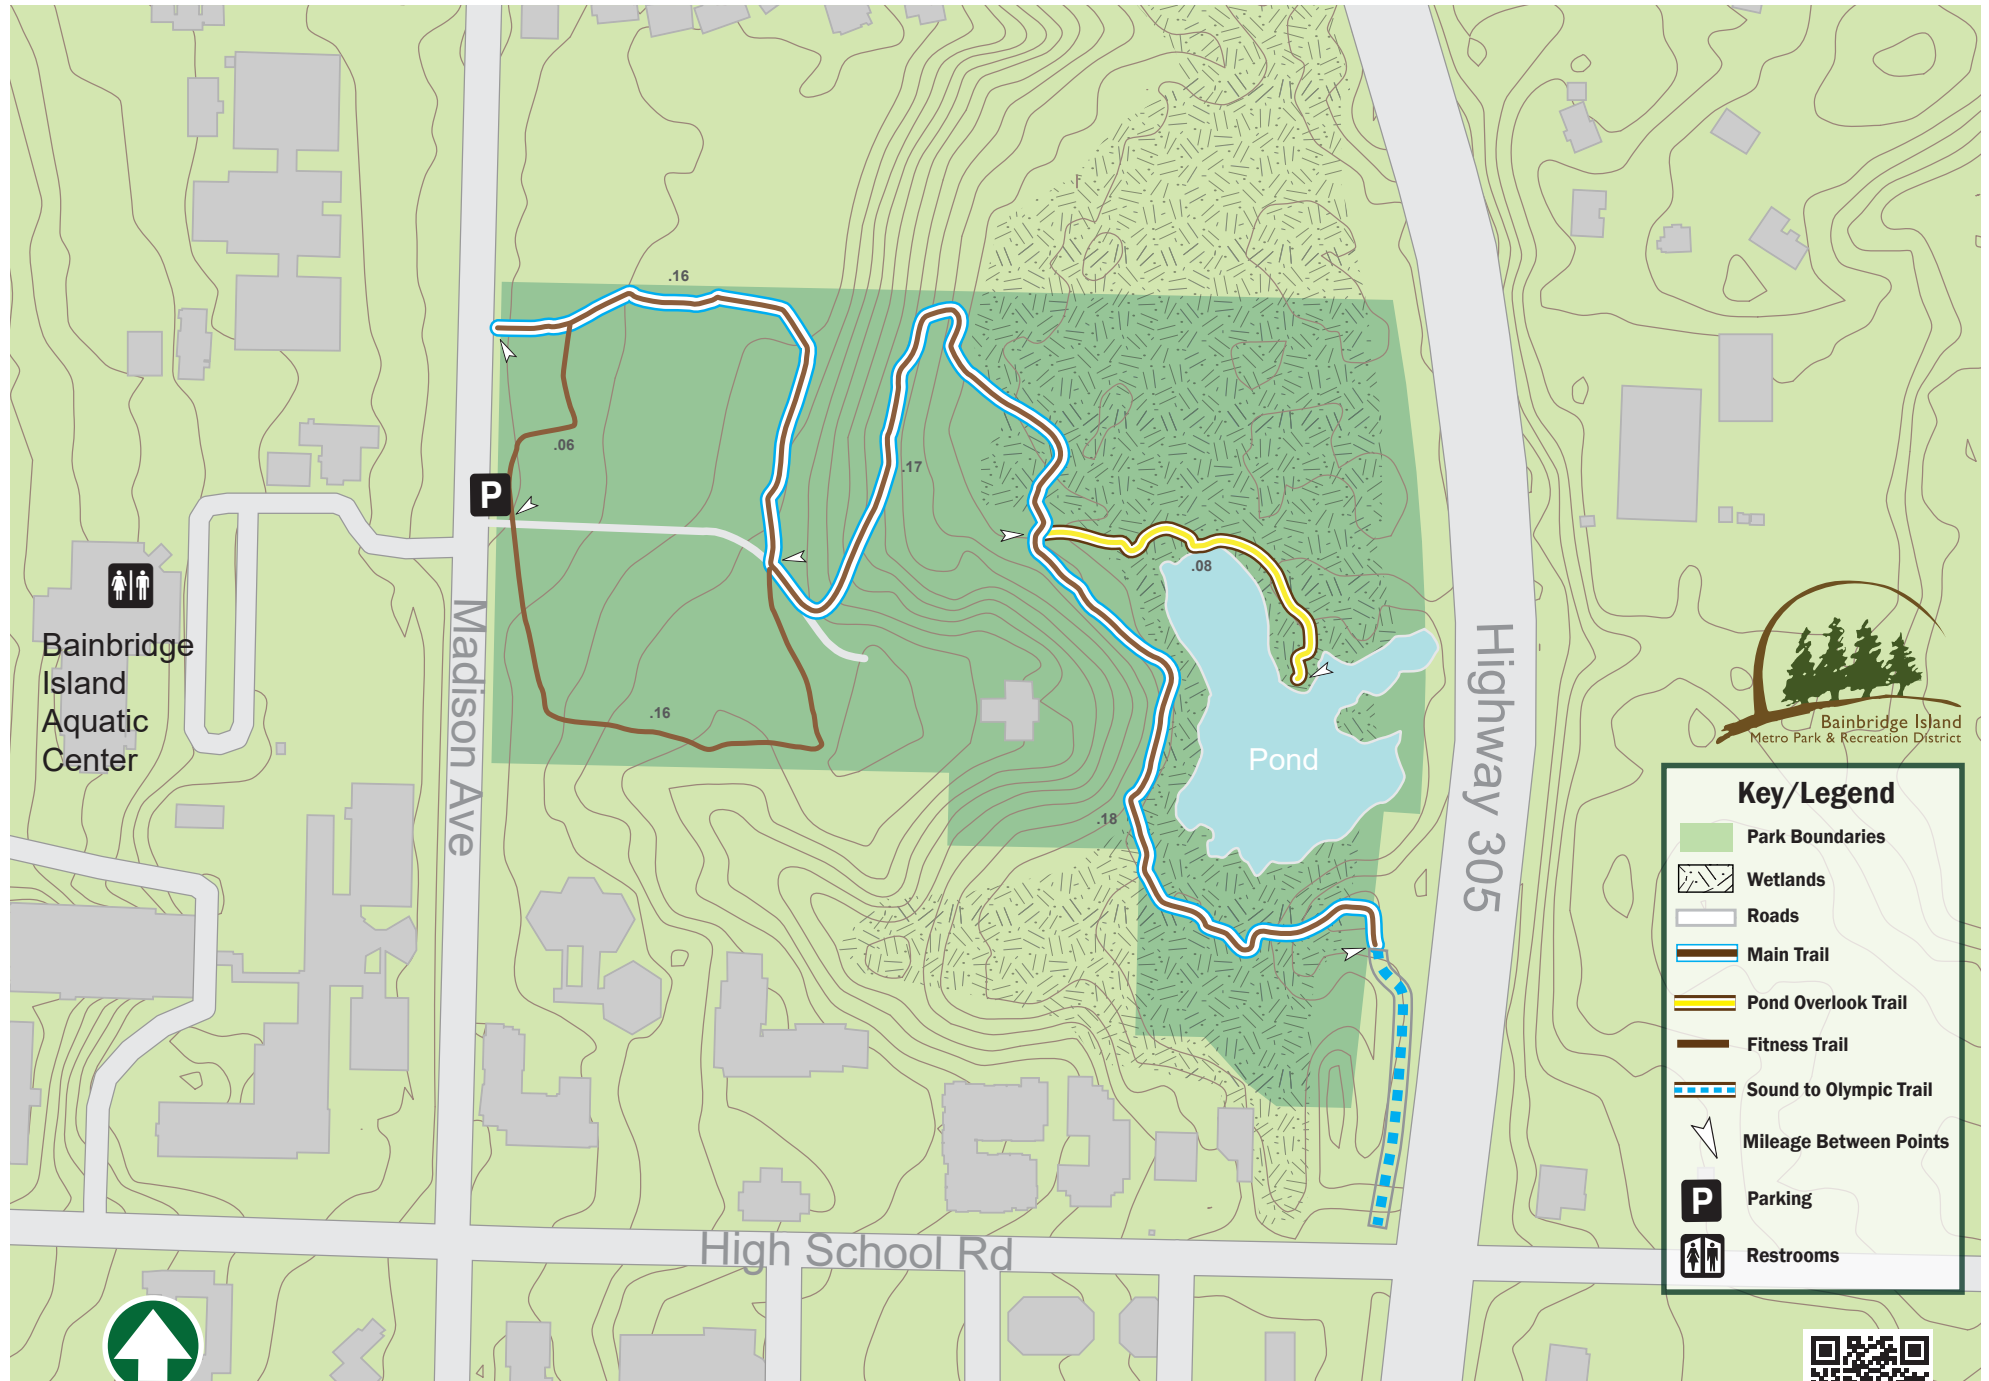

Sakai Park Trails

Key/Legend

- Park Boundaries
- Wetlands
- Roads
- Main Trail
- Pond Overlook Trail
- Fitness Trail
- Sound to Olympic Trail
- Mileage Between Points
- Parking
- Restrooms

North

Maps available for download at www.biparks.org