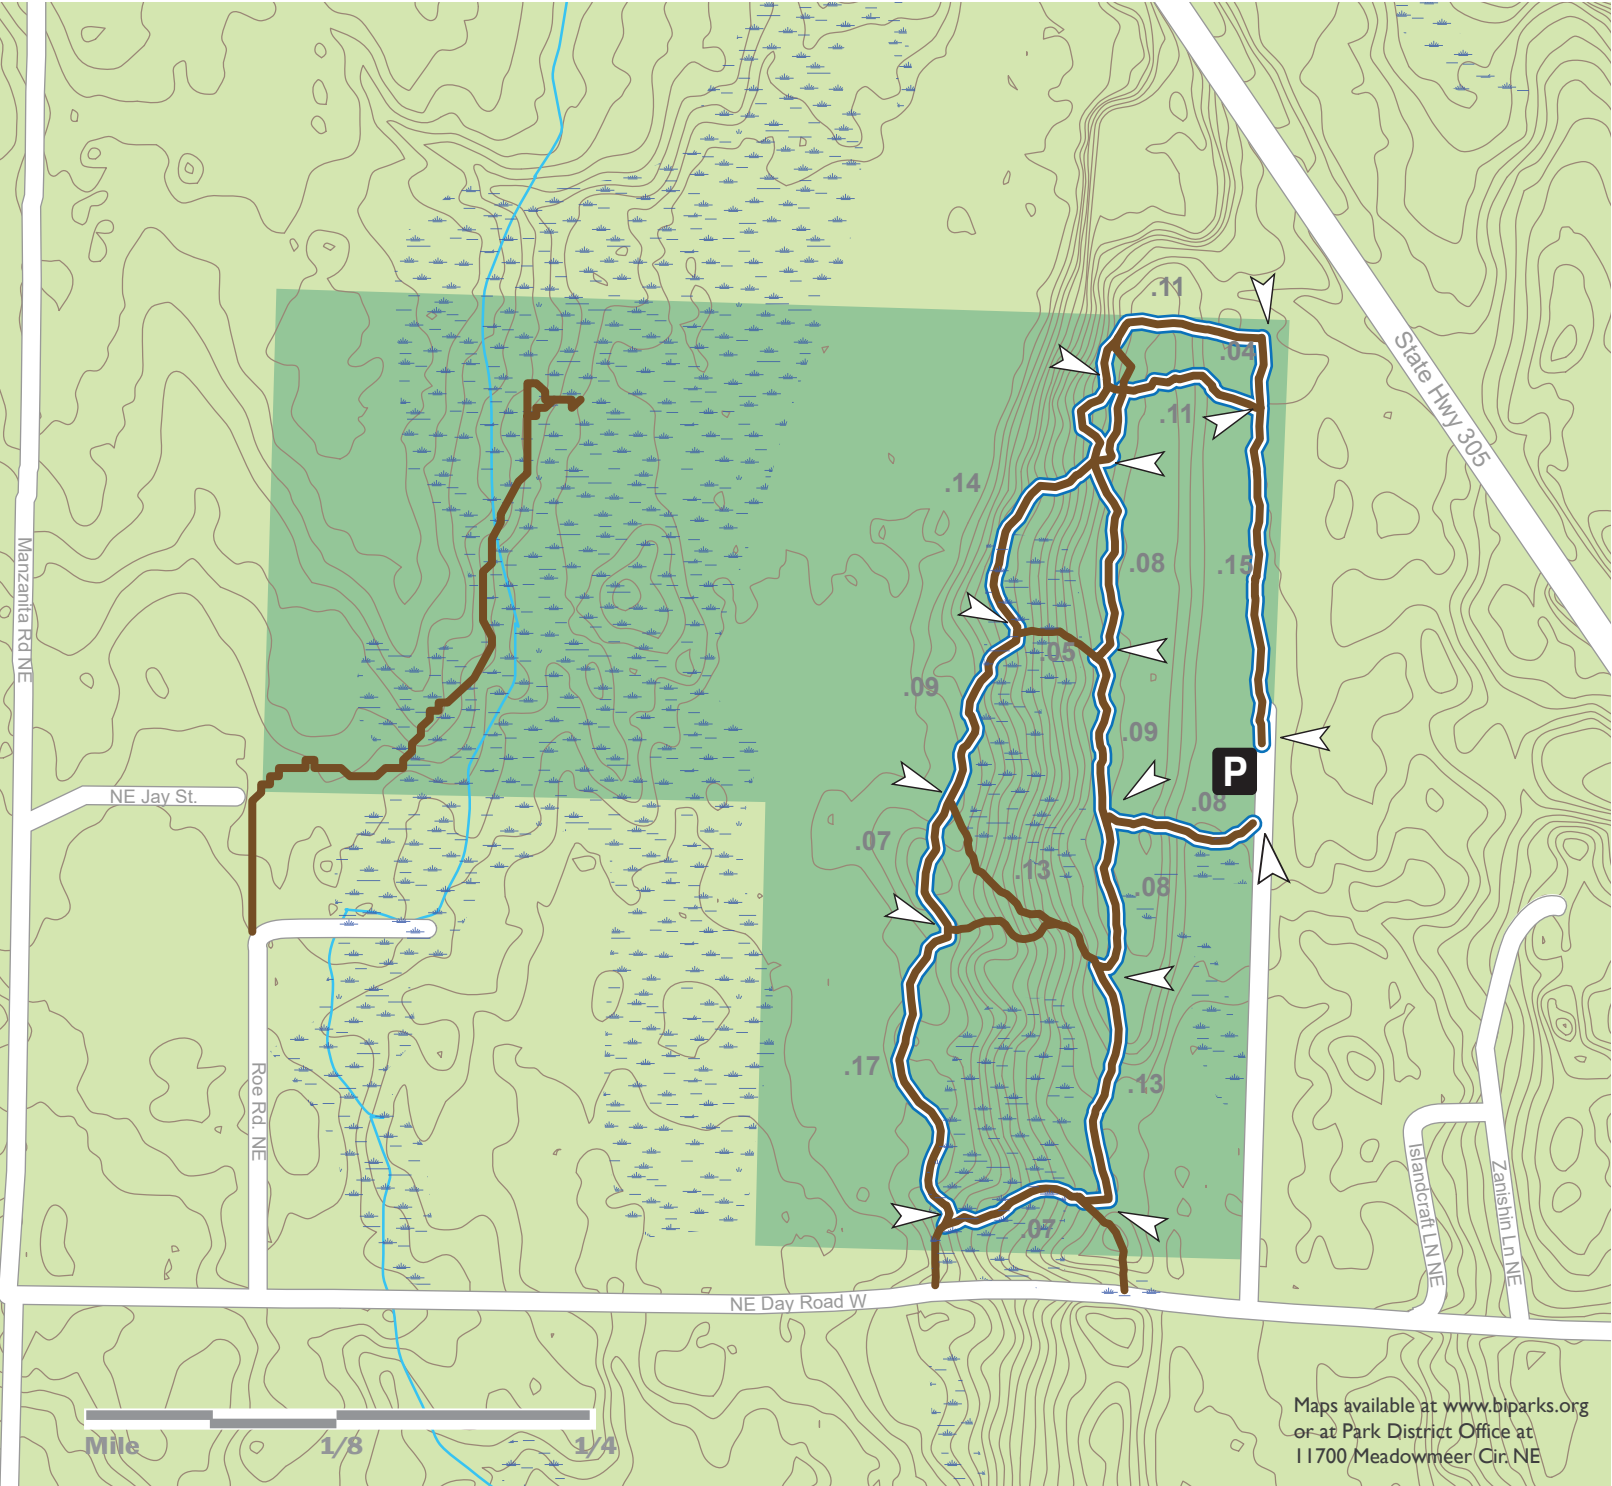

Maps available at www.biparks.org
or at Park District Office at
11700 Meadowmeer Cir. NE