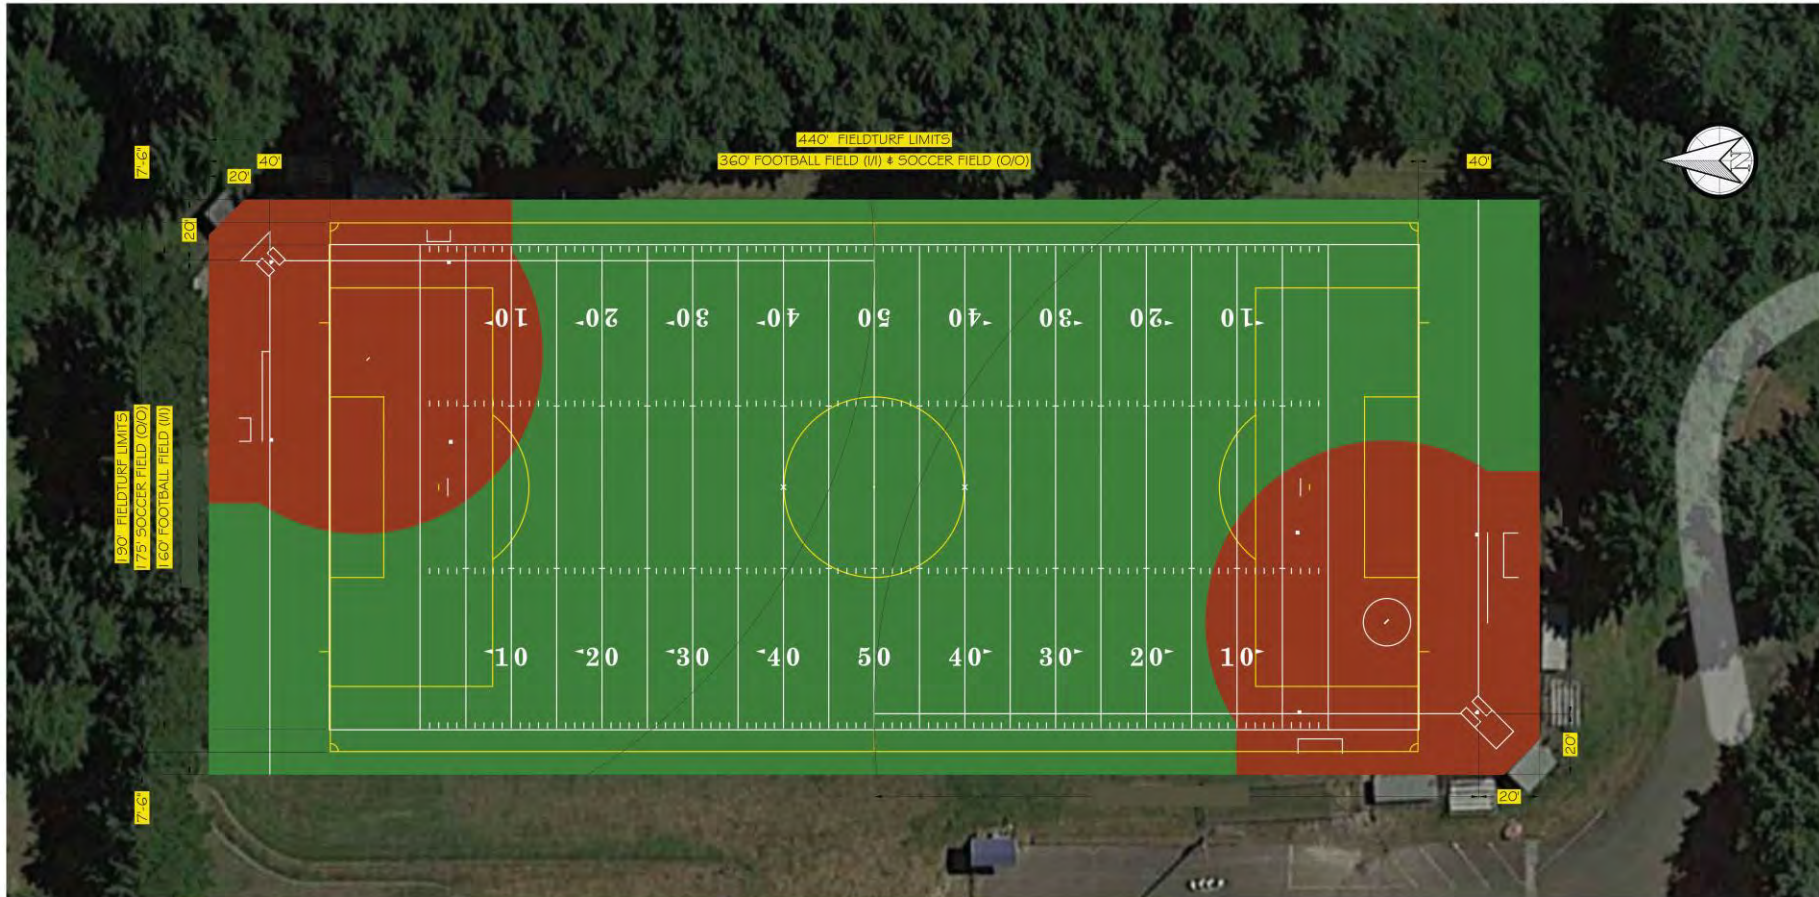

Strawberry Hill Park Synthetic Turf Field Update

FIELDTURF VERTEX 2.25" / FTVT-57

Field Update

- Costs higher than expected
- Permit ready
- User group supported
- Possible grant available
- Request to continue with permitting and funding solutions

Next Steps

- Board approval to move forward
- Submit permit drawings
- Engage funding solutions and grant opportunities with user groups
- Meet with user groups to finalize field layout